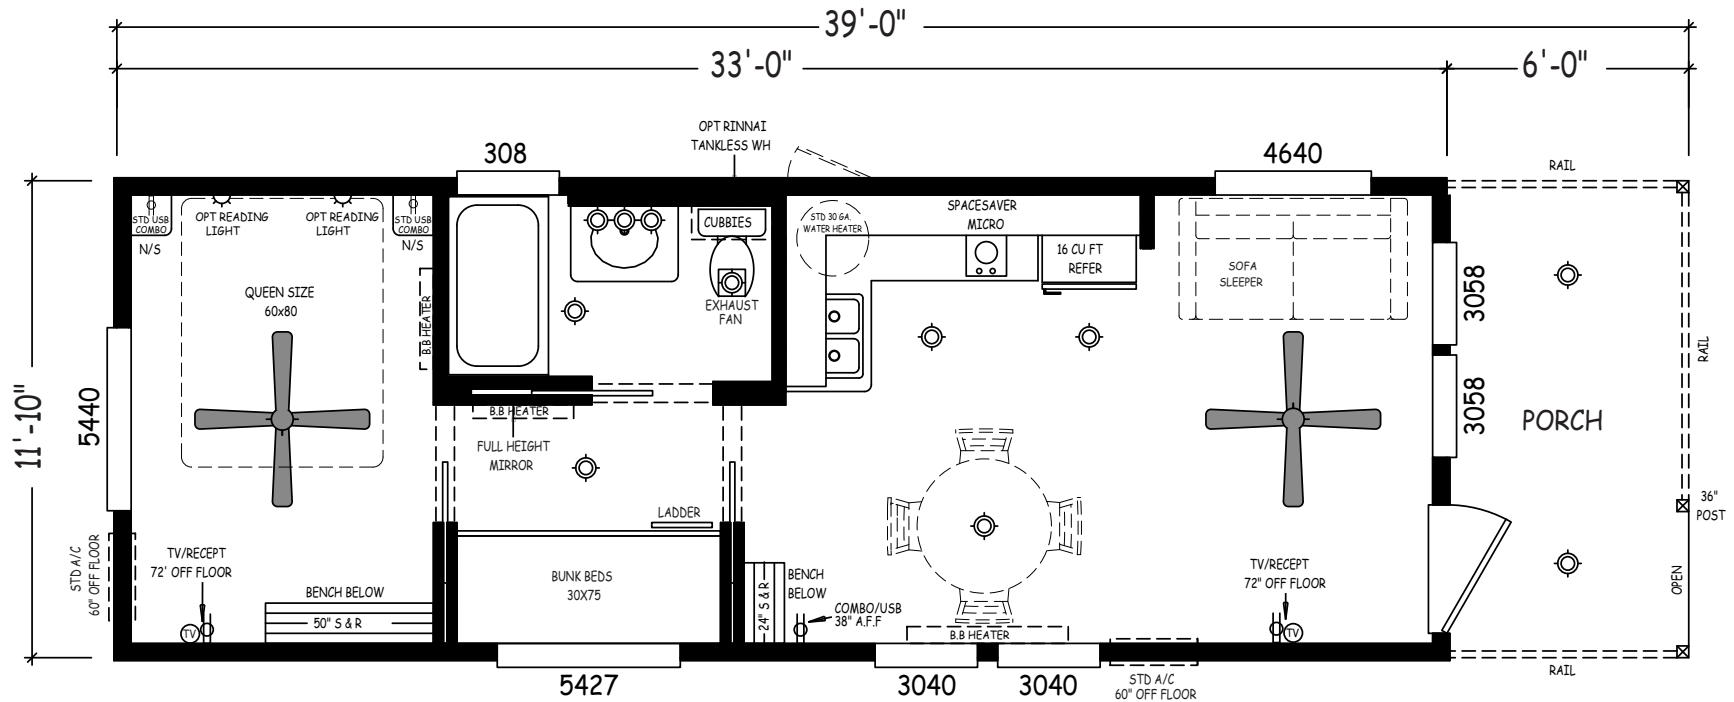

American West

Creekside Cabins Series

399 SQ. FT. (Approximate) 1 Bedroom, 1 Bath

Last Updated: 9-21-20

RV PARK MODEL TRADERS
11111 E. Apache Trail
Apache Junction, AZ 85120

RVPMT.com | 1-800-297-0775

IMPORTANT: Alta Cima Corp reserves the right to modify, cancel or substitute products or features of this event at any time without prior notice or obligation. Pictures and other promotional materials are representative and may depict or contain floor plans, square footages, elevations, options, upgrades, extra design features, decorations, floor coverings, specialty light fixtures, custom paint and wall coverings, window treatments, landscaping, sound and alarm systems, furnishings, appliances, and other designer/decorator features and amenities that are not included as part of the home and/or may not be available at all locations. Home, pricing and community information is subject to change, and homes to prior sale, at any time without notice or obligation. ©2020 Alta Cima Corp. All rights reserved.