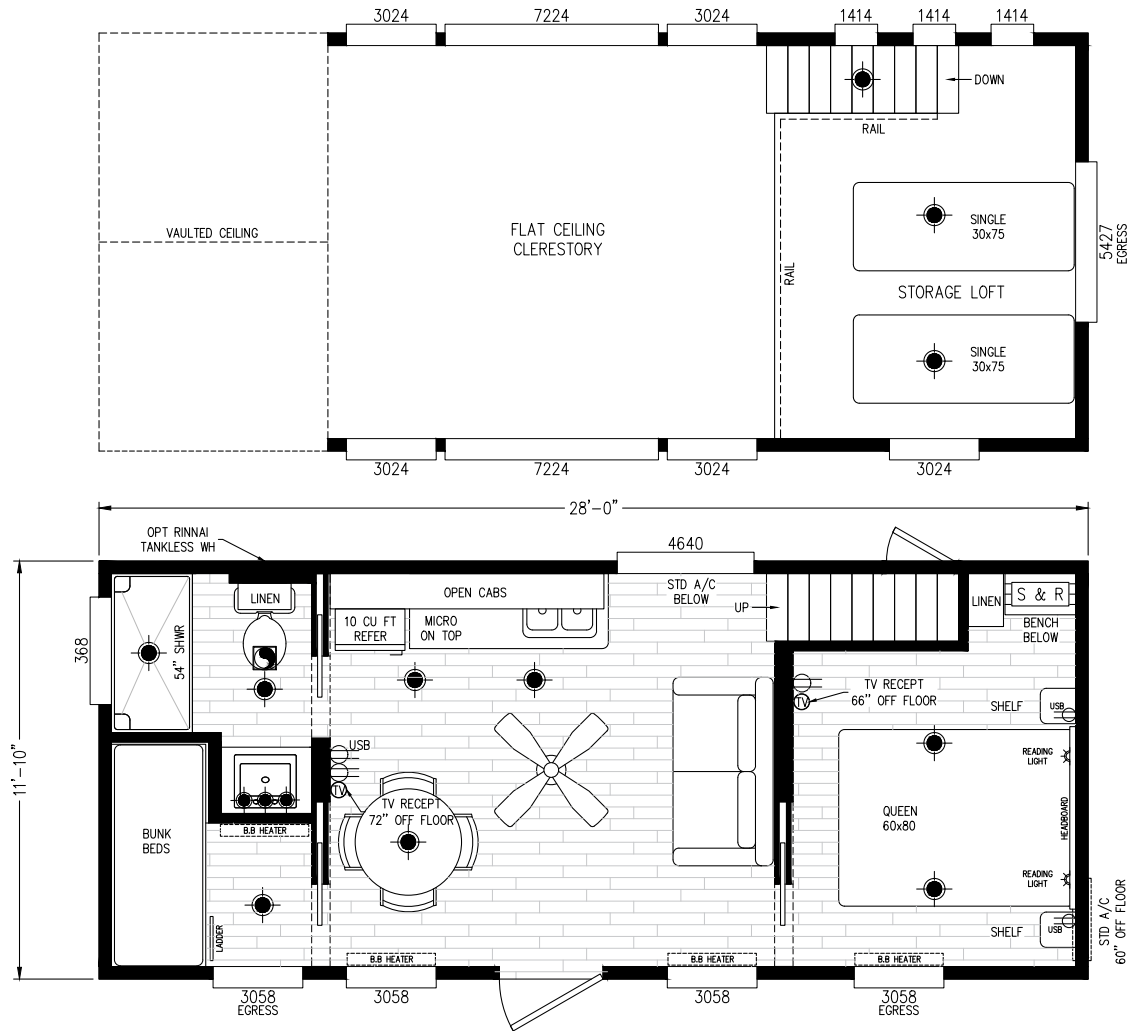

Abdella - Loft

Creekside Cabins Series

336 SQ. FT. (Approximate) 1 Bedroom, 1 Bath

Last Updated: 3-12-24

RV PARK MODEL TRADERS
11111 E. Apache Trail
Apache Junction, AZ 85120

RVPMT.com | 1-800-297-0775

IMPORTANT: Alta Cima Corp reserves the right to modify, cancel or substitute products or features of this event at any time without prior notice or obligation. Pictures and other promotional materials are representative and may depict or contain floor plans, square footages, elevations, options, upgrades, extra design features, decorations, floor coverings, specialty light fixtures, custom paint and wall coverings, window treatments, landscaping, sound and alarm systems, furnishings, appliances, and other designer/decorator features and amenities that are not included as part of the home and/or may not be available at all locations. Home, pricing and community information is subject to change, and homes to prior sale, at any time without notice or obligation. ©2020 Alta Cima Corp. All rights reserved.